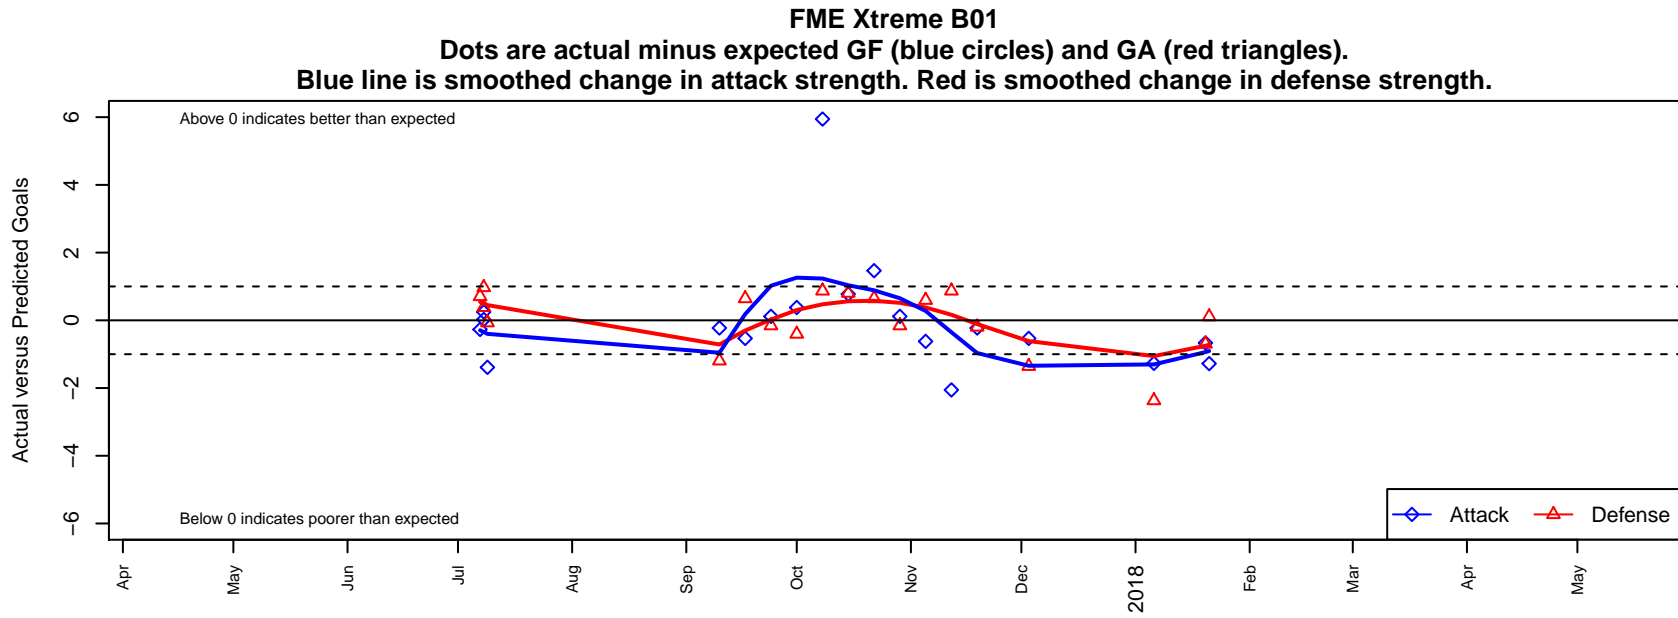

FME Xtreme B01

Fife Milton Edgewood SC
 Milton, WA
 B01 total strength=1376
 attack=6.92 defense=7.85
 fall league = NPSL DIVISION 3 (01) U17

alt names used:
 FME Xtreme 01
 FME Xtreme B01
 FME Xtreme B01 – Hemphill

Venues played:
 2017 Seattle Cup BU17
 2017 NPSL DIVISION 3 (01) U17
 2017 Founders Cup B01 Div A

**attack and defense variance (black dot)
relative to other teams
and top 10 in region**

**attack and defense rating
relative to others at age
and all opponents in last 13 months**