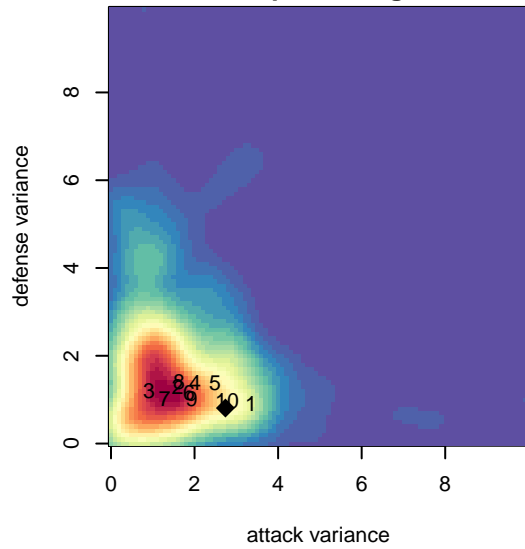

FME Xtreme B01

Fife Milton Edgewood SC
 Milton, WA
 B01 total strength=1376
 attack=6.92 defense=7.85
 fall league = NPSL DIVISION 3 (01) U17

alt names used:
 FME Xtreme 01
 FME Xtreme B01
 FME Xtreme B01 – Hemphill

Venues played:
 2017 Seattle Cup BU17
 2017 NPSL DIVISION 3 (01) U17
 2017 Founders Cup B01 Div A

**attack and defense variance (black dot)
relative to other teams
and top 10 in region**

**attack and defense rating
relative to others at age
and all opponents in last 13 months**