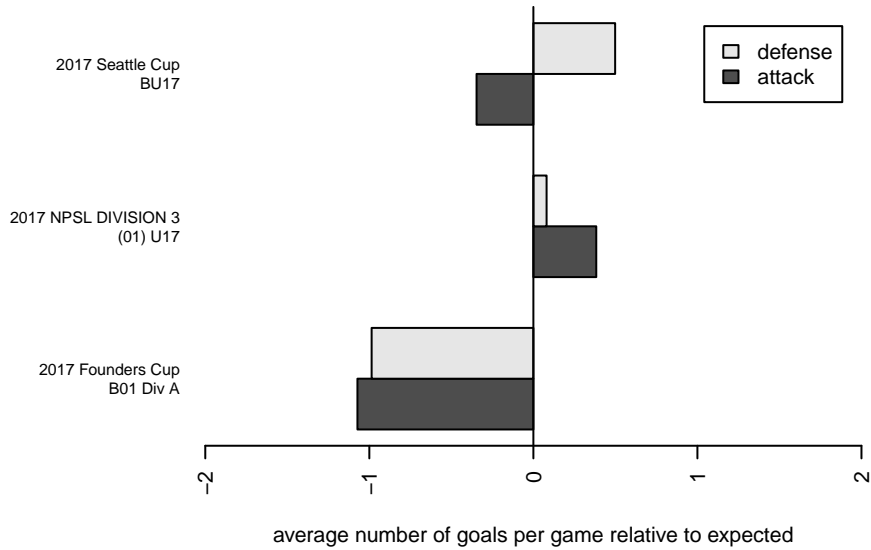

Performance relative to 13 month average