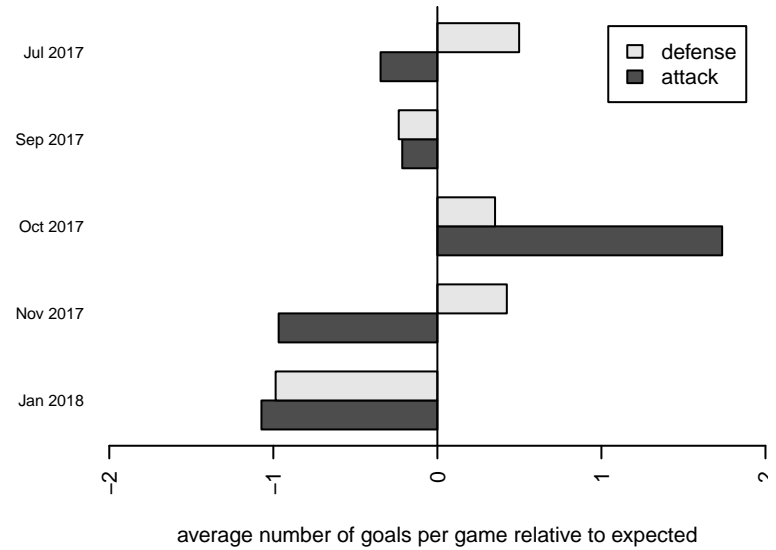

Performance relative to 13 month average